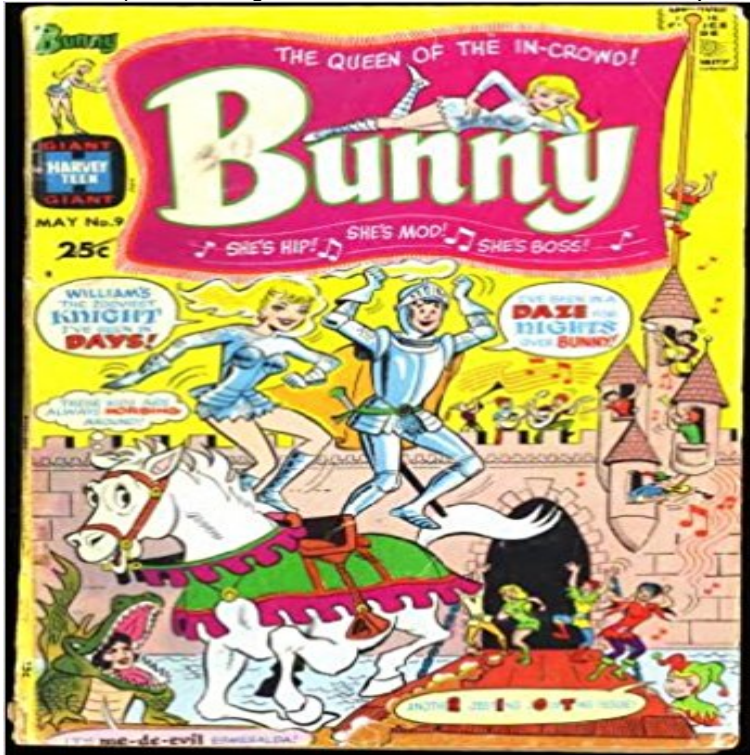

Bunny The Queen of the in Crowd (Harvey Comic #9) May 1969

Giant size book with about twice the pages of a regular issue and a 25 cent cover price. Comic pages are in color.

[\[PDF\] mange tes doigts de pieds](#)