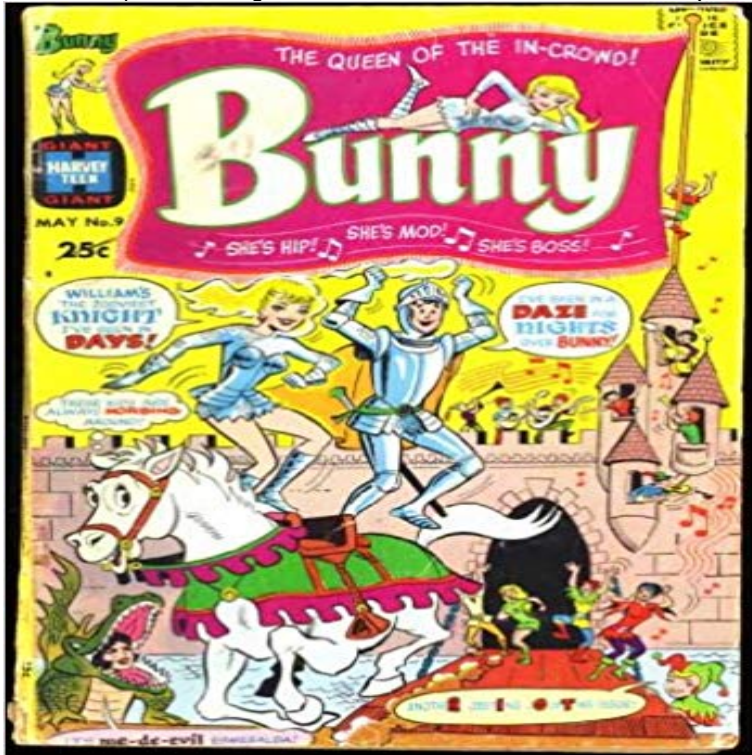

Bunny The Queen of the in Crowd (Harvey Comic #9) May 1969

Giant size book with about twice the pages of a regular issue and a 25 cent cover price. Comic pages are in color.

[\[PDF\] mange tes doigts de pieds](#)